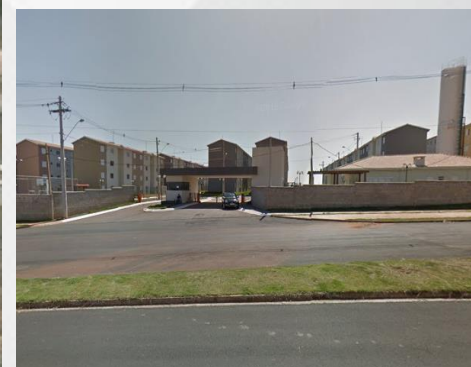

Condomínios Sumaré

Sumaré - SP

Localização

Av. Cabo Pedro Hoffmann

VIVER SUMARÉ - VERANO

São Paulo - SP

44 e 57m²

2 e 3 dorms.

Av. Cabo Pedro Hoffman

The logo for Viver Sumaré, with 'Viver' in a yellow, rounded font and 'sumaré' in a white, rounded font with a purple outline.

VIVER SUMARÉ - AUREA

São Paulo - SP

140 a 160m²

2 e 3 dorms.

Av. Cabo Pedro Hoffman

The logo for Viver Sumaré, with 'Viver' in a smaller yellow font above 'sumaré' in a large, bubbly, purple font with a white outline.

VIVER SUMARÉ - VIVENDA

São Paulo - SP

140 a 160m²